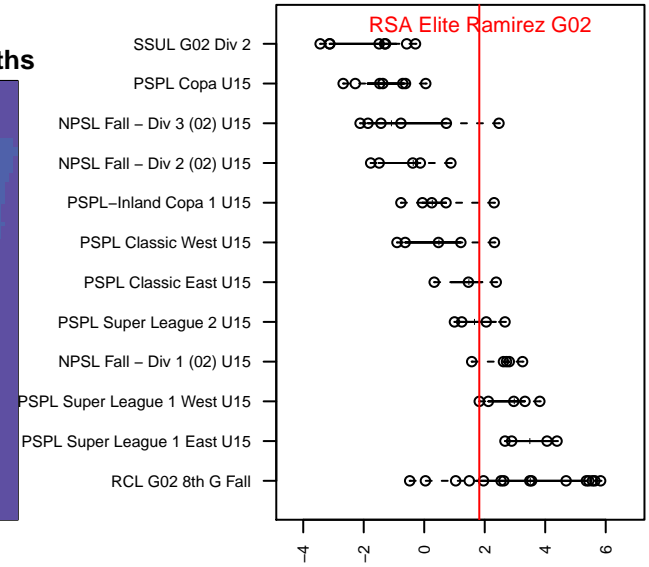

# RSA Elite Ramirez G02

Rainier Soccer Alliance  
 Puyallup, WA  
 G02 total strength=1380  
 attack=7.9 defense=7.03  
 fall league = PSPL Super League 1 West U15  
 spr league = Win PSPL WSPL 2 (02) U15

alt names used:  
 RSA Elite G02 Ramirez  
 RSA Elite G02 Ramirez  
 RSA Elite G02 Ramirez  
 RSA Elite G02 Ramirez  
 RSA ELITE RAMIREZ 02

Venues played:  
 2016 Seattle United Cup GU15 Gold  
 2016 Eastside FC Cup GU15  
 2016 PSPL Super League 1 West U15  
 2016 Win PSPL WSPL 2 (02) U15  
 2016 WA Cup Bronze Division

**attack and defense variance (black dot)  
relative to other teams  
and top 10 in region**

**attack and defense rating  
relative to others at age  
and all opponents in last 13 months**

**Performance relative to 13 month average**