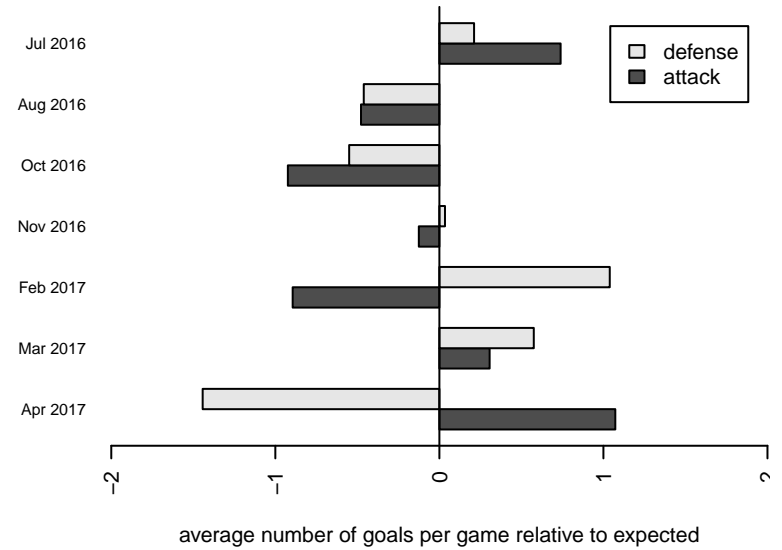

Performance relative to 13 month average