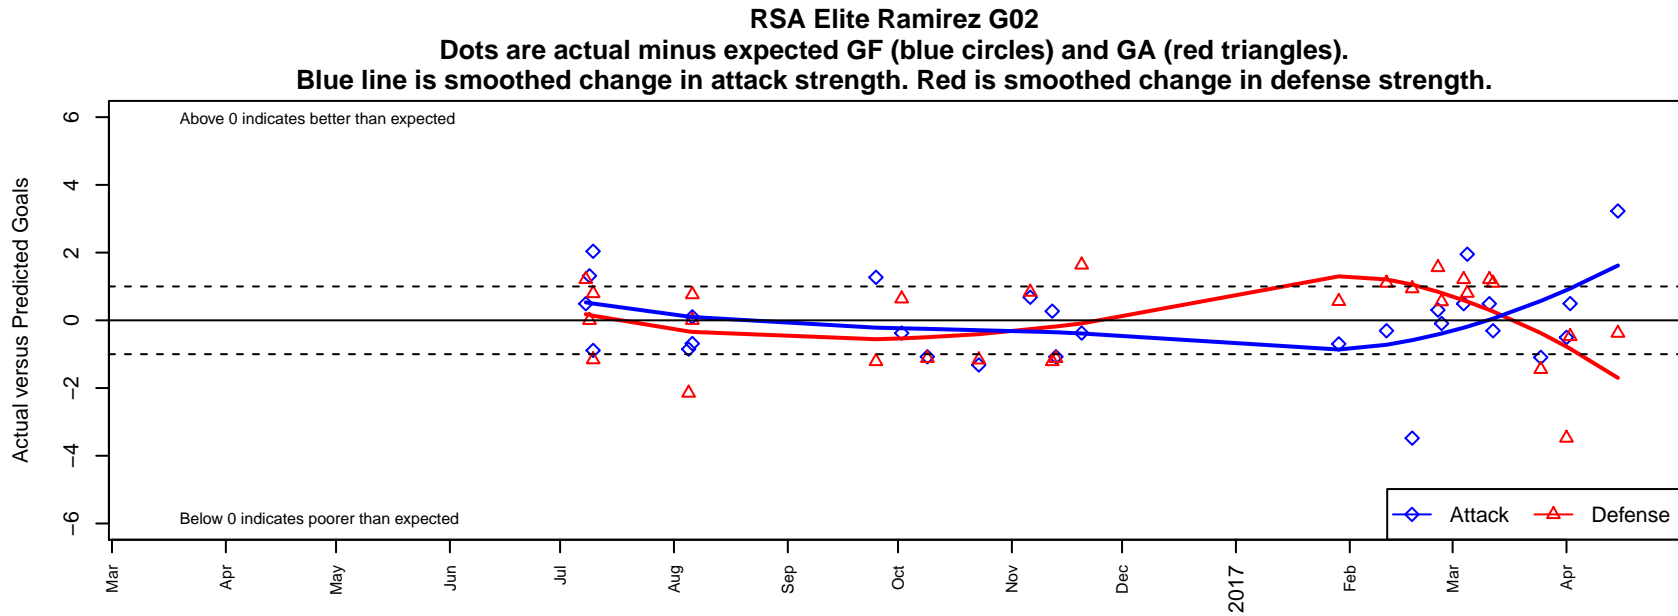

# RSA Elite Ramirez G02

Rainier Soccer Alliance  
 Puyallup, WA  
 G02 total strength=1380  
 attack=7.9 defense=7.03  
 fall league = PSPL Super League 1 West U15  
 spr league = Win PSPL WSPL 2 (02) U15

**attack and defense variance (black dot)  
relative to other teams  
and top 10 in region**

**attack and defense rating  
relative to others at age  
and all opponents in last 13 months**

**Performance relative to 13 month average**